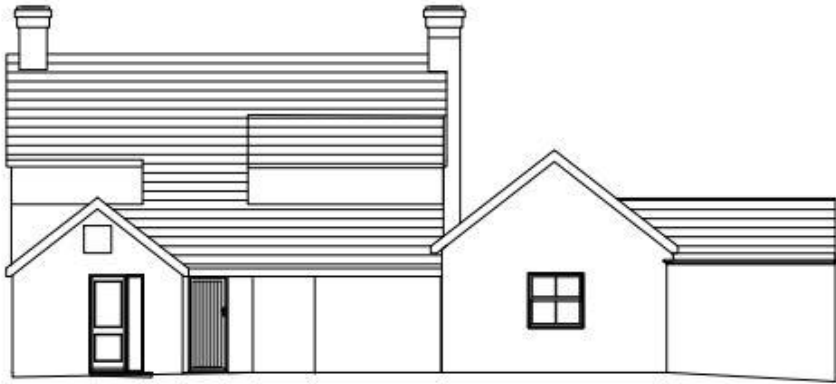

# Location Plan

## Existing and Proposed Front and Rear Elevations

Google Street View showing the front of the public house from public realm

View towards front(east) and side(south) elevation from public realm

View towards the caravan park down the centre of the site from access